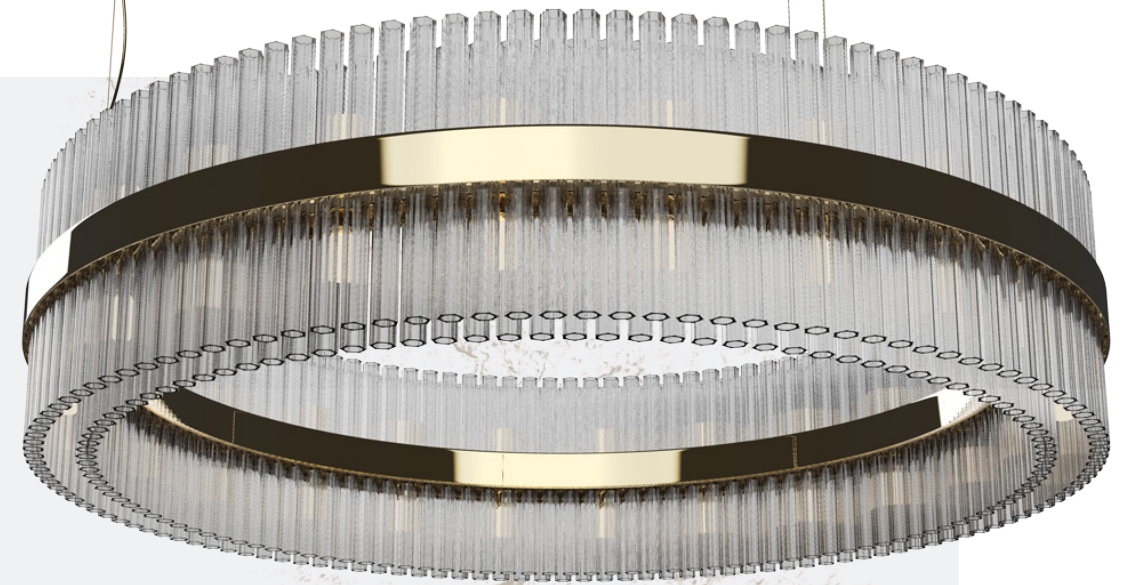

ALSO FEATURED BY CASTRO: HALMA WALL LIGHT

ROUND SUSPENSION 9930.120

DIMENSIONS: H.40CM - Ø.120CM WEIGHT: NET 48KG
BULBS: 48X G9 (MAX 28W) MATERIAL: BRASS & GLASS

The Rolland Collection

The Rolland Collection was designed to cherish the synergy of noble materials with playful geometry. Implemented with a solid structure of brass involving two rows of clear crystal glass, this timeless design perfectly combines the two high-end materials in a free-flowing yet luxurious way, providing it with a modern and more minimalistic look. An elegant chandelier with architectural detailing and geometric elements that grant effortless ornamentation.

SQUARE SUSPENSION 9931.120X120

DIMENSIONS: H.40CM - D.120CM - W.120CM WEIGHT: NET 70KG
BULBS: 64X G9 (MAX 28W) MATERIAL: BRASS & GLASS